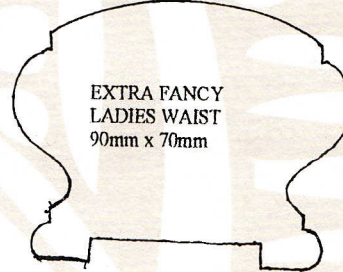

Timber Staircase Specialists

A.B.N. 31 293 884 337

STD BOTTOM RAIL
88mm x 32mm

LADIES WAIST
68mm x 68mm

STD BREADLOAF
68mm x 68mm

EXTRA
CURVE BREADLOAF
68mm x 68mm

STD RAIL
86mm x 44mm

SMALL STD RAIL
68mm x 44mm

EXTRA FANCY
LADIES WAIST
90mm x 70mm

PRECISION WOODTURNED BALUSTER DESIGNS (42mm x 42mm x 940mm)

1 2 3 4 5 6 7

FLUTED
DESIGNS

KNOB

3

CURVED TOP

7

HANDRAIL DESIGNS ALSO AVAILABLE IN 44mm & 68mm ROUND

MATCHING NEWEL POSTS
AVAILABLE
FOR ALL BALUSTRADE DESIGNS,
NEWEL POSTS (90mm x 90mm x 1300mm)
CAN HAVE OUR STANDARD KNOB,
OR A FANCY KNOB OF YOUR CHOICE
(REFER COLOUR BROCHURE)
OR CAN BE CURVED OFF
FOR A MORE MODERN LOOK.