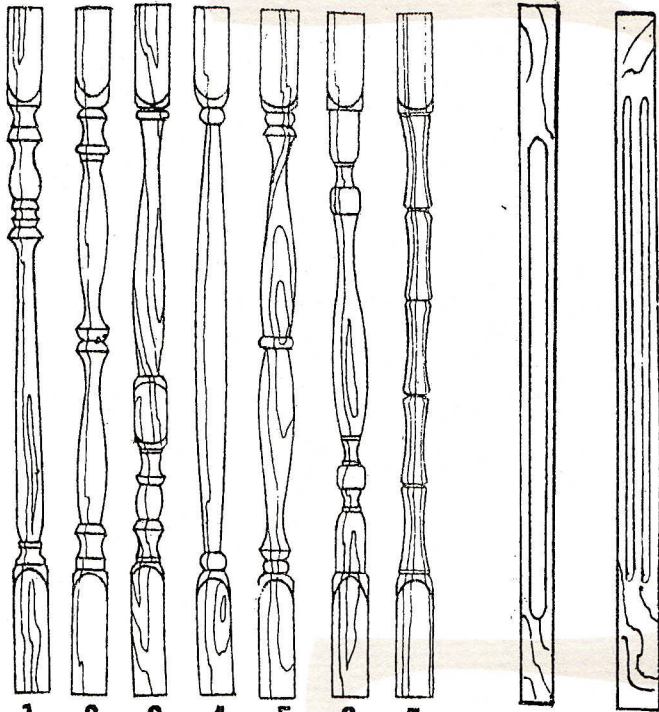

Timber Staircase Specialists

A.B.N. 31 293 884 337

STD BOTTOM RAIL
88mm x 32mm

LADIES WAIST
68mm x 68mm

STD BREADLOAF
68mm x 68mm

EXTRA
CURVE BREADLOAF
68mm x 68mm

STD RAIL
86mm x 44mm

SMALL STD RAIL
68mm x 44mm

EXTRA FANCY
LADIES WAIST
90mm x 70mm

PRECISION WOODTURNED BALUSTER DESIGNS (42mm x 42mm x 940mm)

1 2 3 4 5 6 7

FLUTED
DESIGNS

KNOB

3

CURVED TOP

7

HANDRAIL DESIGNS ALSO AVAILABLE IN 44mm & 68mm ROUND

MATCHING NEWEL POSTS
AVAILABLE
FOR ALL BALUSTRADE DESIGNS,
NEWEL POSTS (90mm x 90mm x 1300mm)
CAN HAVE OUR STANDARD KNOB,
OR A FANCY KNOB OF YOUR CHOICE
(REFER COLOUR BROCHURE)
OR CAN BE CURVED OFF
FOR A MORE MODERN LOOK.