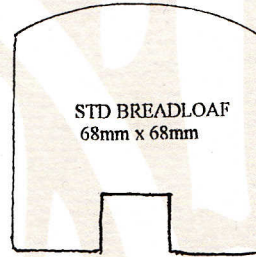

Timber Staircase Specialists

A.B.N. 31 293 884 337

STD BOTTOM RAIL
88mm x 32mm

LADIES WAIST
68mm x 68mm

STD BREADLOAF
68mm x 68mm

EXTRA
CURVE BREADLOAF
68mm x 68mm

STD RAIL
86mm x 44mm

SMALL STD RAIL
68mm x 44mm

EXTRA FANCY
LADIES WAIST
90mm x 70mm

PRECISION WOODTURNED BALUSTER DESIGNS (42mm x 42mm x 940mm)

1 2 3 4 5 6 7

FLUTED
DESIGNS

KNOB

3

CURVED TOP

7

HANDRAIL DESIGNS ALSO AVAILABLE IN 44mm & 68mm ROUND

MATCHING NEWEL POSTS
AVAILABLE
FOR ALL BALUSTRADE DESIGNS,
NEWEL POSTS (90mm x 90mm x 1300mm)
CAN HAVE OUR STANDARD KNOB,
OR A FANCY KNOB OF YOUR CHOICE
(REFER COLOUR BROCHURE)
OR CAN BE CURVED OFF
FOR A MORE MODERN LOOK.