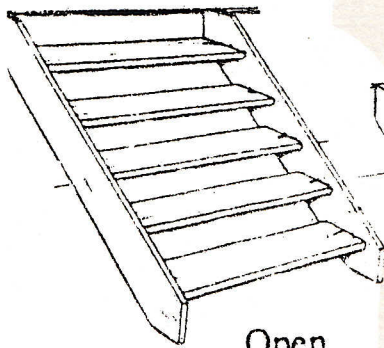

Timber Staircase Specialists

A.B.N. 31 293 884 337

STD BOTTOM RAIL
88mm x 32mm

LADIES WAIST
68mm x 68mm

STD BREADLOAF
68mm x 68mm

EXTRA
CURVE BREADLOAF
68mm x 68mm

STD RAIL
86mm x 44mm

SMALL STD RAIL
68mm x 44mm

EXTRA FANCY
LADIES WAIST
90mm x 70mm

PRECISION WOODTURNED BALUSTER DESIGNS (42mm x 42mm x 940mm)

1 2 3 4 5 6 7

FLUTED
DESIGNS

KNOB

3

CURVED TOP

7

HANDRAIL DESIGNS ALSO AVAILABLE IN 44mm & 68mm ROUND

MATCHING NEWEL POSTS
AVAILABLE
FOR ALL BALUSTRADE DESIGNS,
NEWEL POSTS (90mm x 90mm x 1300mm)
CAN HAVE OUR STANDARD KNOB,
OR A FANCY KNOB OF YOUR CHOICE
(REFER COLOUR BROCHURE)
OR CAN BE CURVED OFF
FOR A MORE MODERN LOOK.

1/2 NEWELS AVAILABLE TO FINISH OFF
AGAINST A WALL.

Open Cut String

Open

Closed

Cut and Mitred String

77 - 79 Thabeban Street
P.O. Box 2284
Bundaberg Qld 4670

timberstairs@optusnet.com.au
www.timberstairs.net