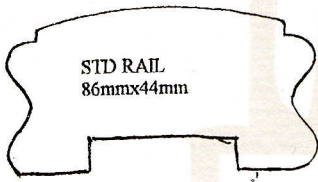

Timber Staircase Specialists

A.B.N. 31 293 884 337

STD BOTTOM RAIL
88mm x 32mm

LADIES WAIST
68mm x 68mm

STD BREADLOAF
68mm x 68mm

EXTRA
CURVE BREADLOAF
68mm x 68mm

STD RAIL
86mm x 44mm

SMALL STD RAIL
68mm x 44mm

EXTRA FANCY
LADIES WAIST
90mm x 70mm

PRECISION WOODTURNED BALUSTER DESIGNS (42mm x 42mm x 940mm)

1 2 3 4 5 6 7

FLUTED
DESIGNS

KNOB

3

CURVED TOP

7

HANDRAIL DESIGNS ALSO AVAILABLE IN 44mm & 68mm ROUND

MATCHING NEWEL POSTS
AVAILABLE
FOR ALL BALUSTRADE DESIGNS,
NEWEL POSTS (90mm x 90mm x 1300mm)
CAN HAVE OUR STANDARD KNOB,
OR A FANCY KNOB OF YOUR CHOICE
(REFER COLOUR BROCHURE)
OR CAN BE CURVED OFF
FOR A MORE MODERN LOOK.