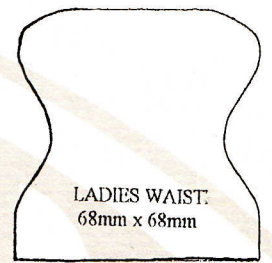

Timber Staircase Specialists

A.B.N. 31 293 884 337

STD BOTTOM RAIL
88mm x 32mm

LADIES WAIST
68mm x 68mm

STD BREADLOAF
68mm x 68mm

EXTRA
CURVE BREADLOAF
68mm x 68mm

STD RAIL
86mm x 44mm

SMALL STD RAIL
68mm x 44mm

EXTRA FANCY
LADIES WAIST
90mm x 70mm

PRECISION WOODTURNED BALUSTER DESIGNS (42mm x 42mm x 940mm)

1 2 3 4 5 6 7

FLUTED
DESIGNS

KNOB

3

CURVED TOP

7

HANDRAIL DESIGNS ALSO AVAILABLE IN 44mm & 68mm ROUND

MATCHING NEWEL POSTS
AVAILABLE
FOR ALL BALUSTRADE DESIGNS,
NEWEL POSTS (90mm x 90mm x 1300mm)
CAN HAVE OUR STANDARD KNOB,
OR A FANCY KNOB OF YOUR CHOICE
(REFER COLOUR BROCHURE)
OR CAN BE CURVED OFF
FOR A MORE MODERN LOOK.